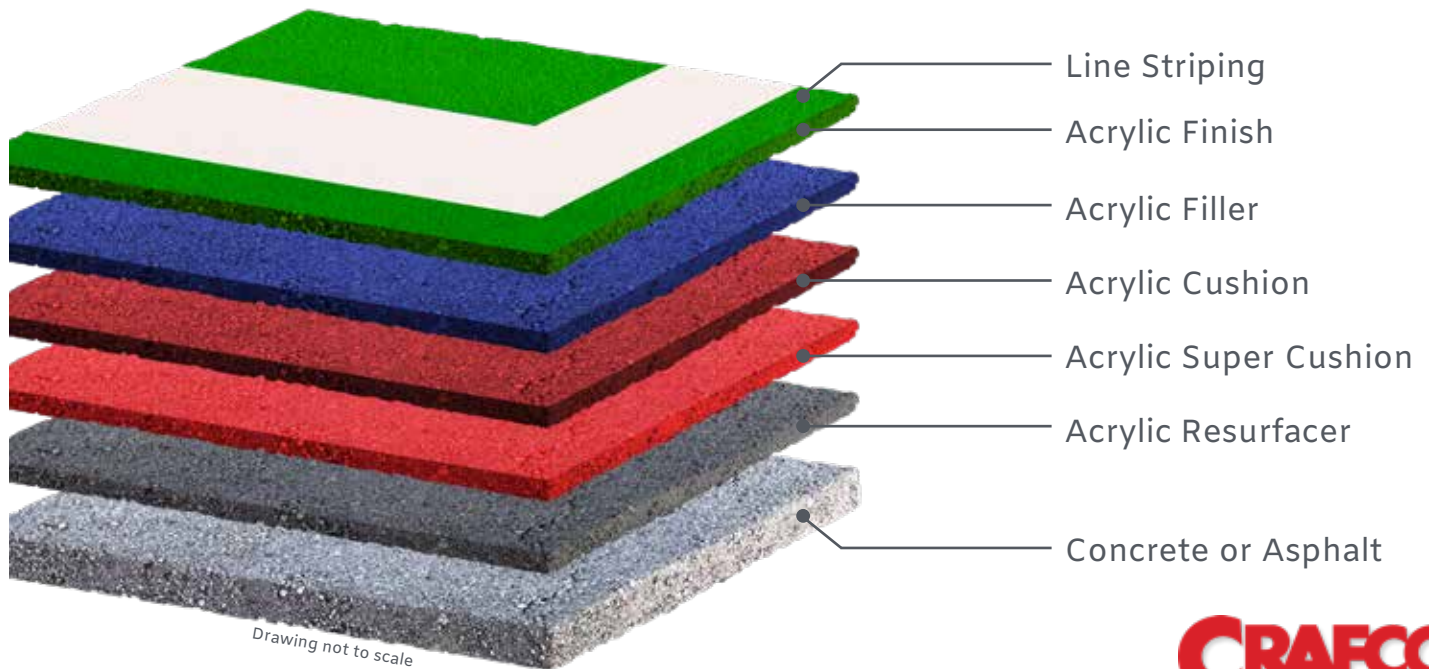

Our Court Systems

We provide multiple types of sport court systems that can be customized to meet your needs. They are formulated with 100% acrylic emulsions and resins, mineral fillers and UV stabilized color-fast pigments

Type of Sport Court System	Acrylic Resurfacer	Acrylic Super Cushion	Acrylic Cushion	Acrylic Filler	Acrylic Finish	Line Striping
Action Pave® Acrylic Court Designed for speed across all court types.	2	None	None	2	None	Yes
Action Pave® Acrylic Cushion Court Good value for having resiliency and a shock absorbing surface.	1	None	3	2	1	Yes
Action Pave® Acrylic Super Cushion Championship caliber resiliency with an enhanced shock absorbing surface.	1	3	2	2	1	Yes
Action Pave® Custom Designed Court For those who have specific needs.	Specifications can be modified to meet specific requirements or budget.					

The image below illustrates the various component layers that may be incorporated into the surface depending upon which Action Pave System is selected.